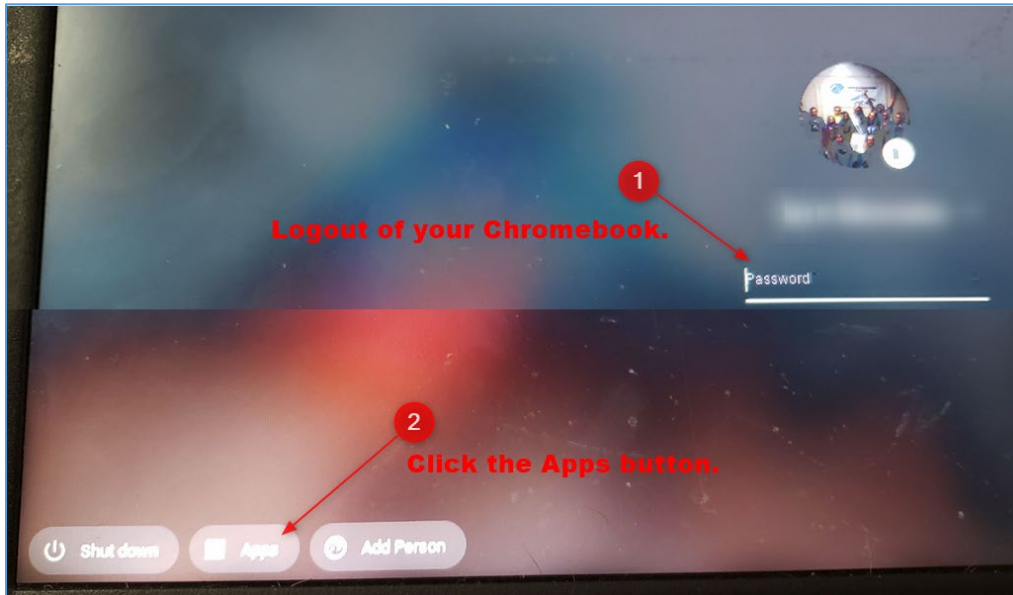

Using Lockdown Browser on Chromebooks

Respondus Lockdown Browser (RLB) is now available to be used on Chromebooks. For Chromebooks that are owned by high schools, RLB permission has to be granted and installed by their IT admins. Once they've installed it, students will be able to access it.

Directions:

1. Logout of the Chromebook.
2. Click the Apps button in the lower-left corner of the screen:

3. Choose Lockdown Browser from the list:

4. Follow the prompts on the screen to take the test.