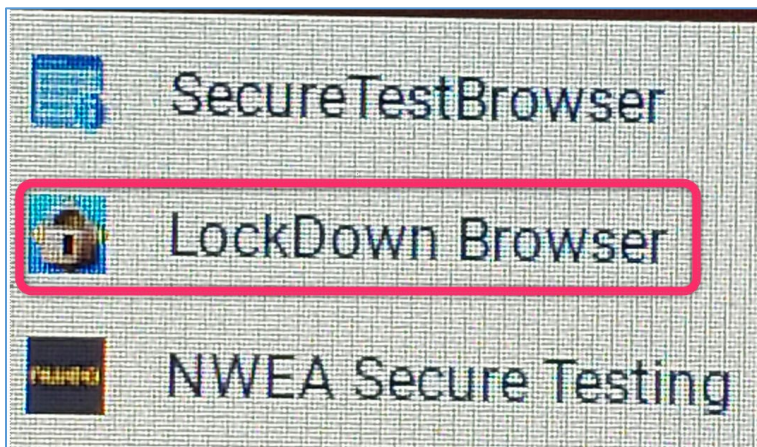

Using Lockdown Browser on Chromebooks

Respondus Lockdown Browser (RLB) is now available to be used on Chromebooks. For Chromebooks that are owned by high schools, RLB permission has to be granted and installed by their IT admins. Once they've installed it, students will be able to access it.

Directions:

1. Logout of the Chromebook.
2. Click the Apps button in the lower-left corner of the screen:

3. Choose Lockdown Browser from the list:

4. Follow the prompts on the screen to take the test.